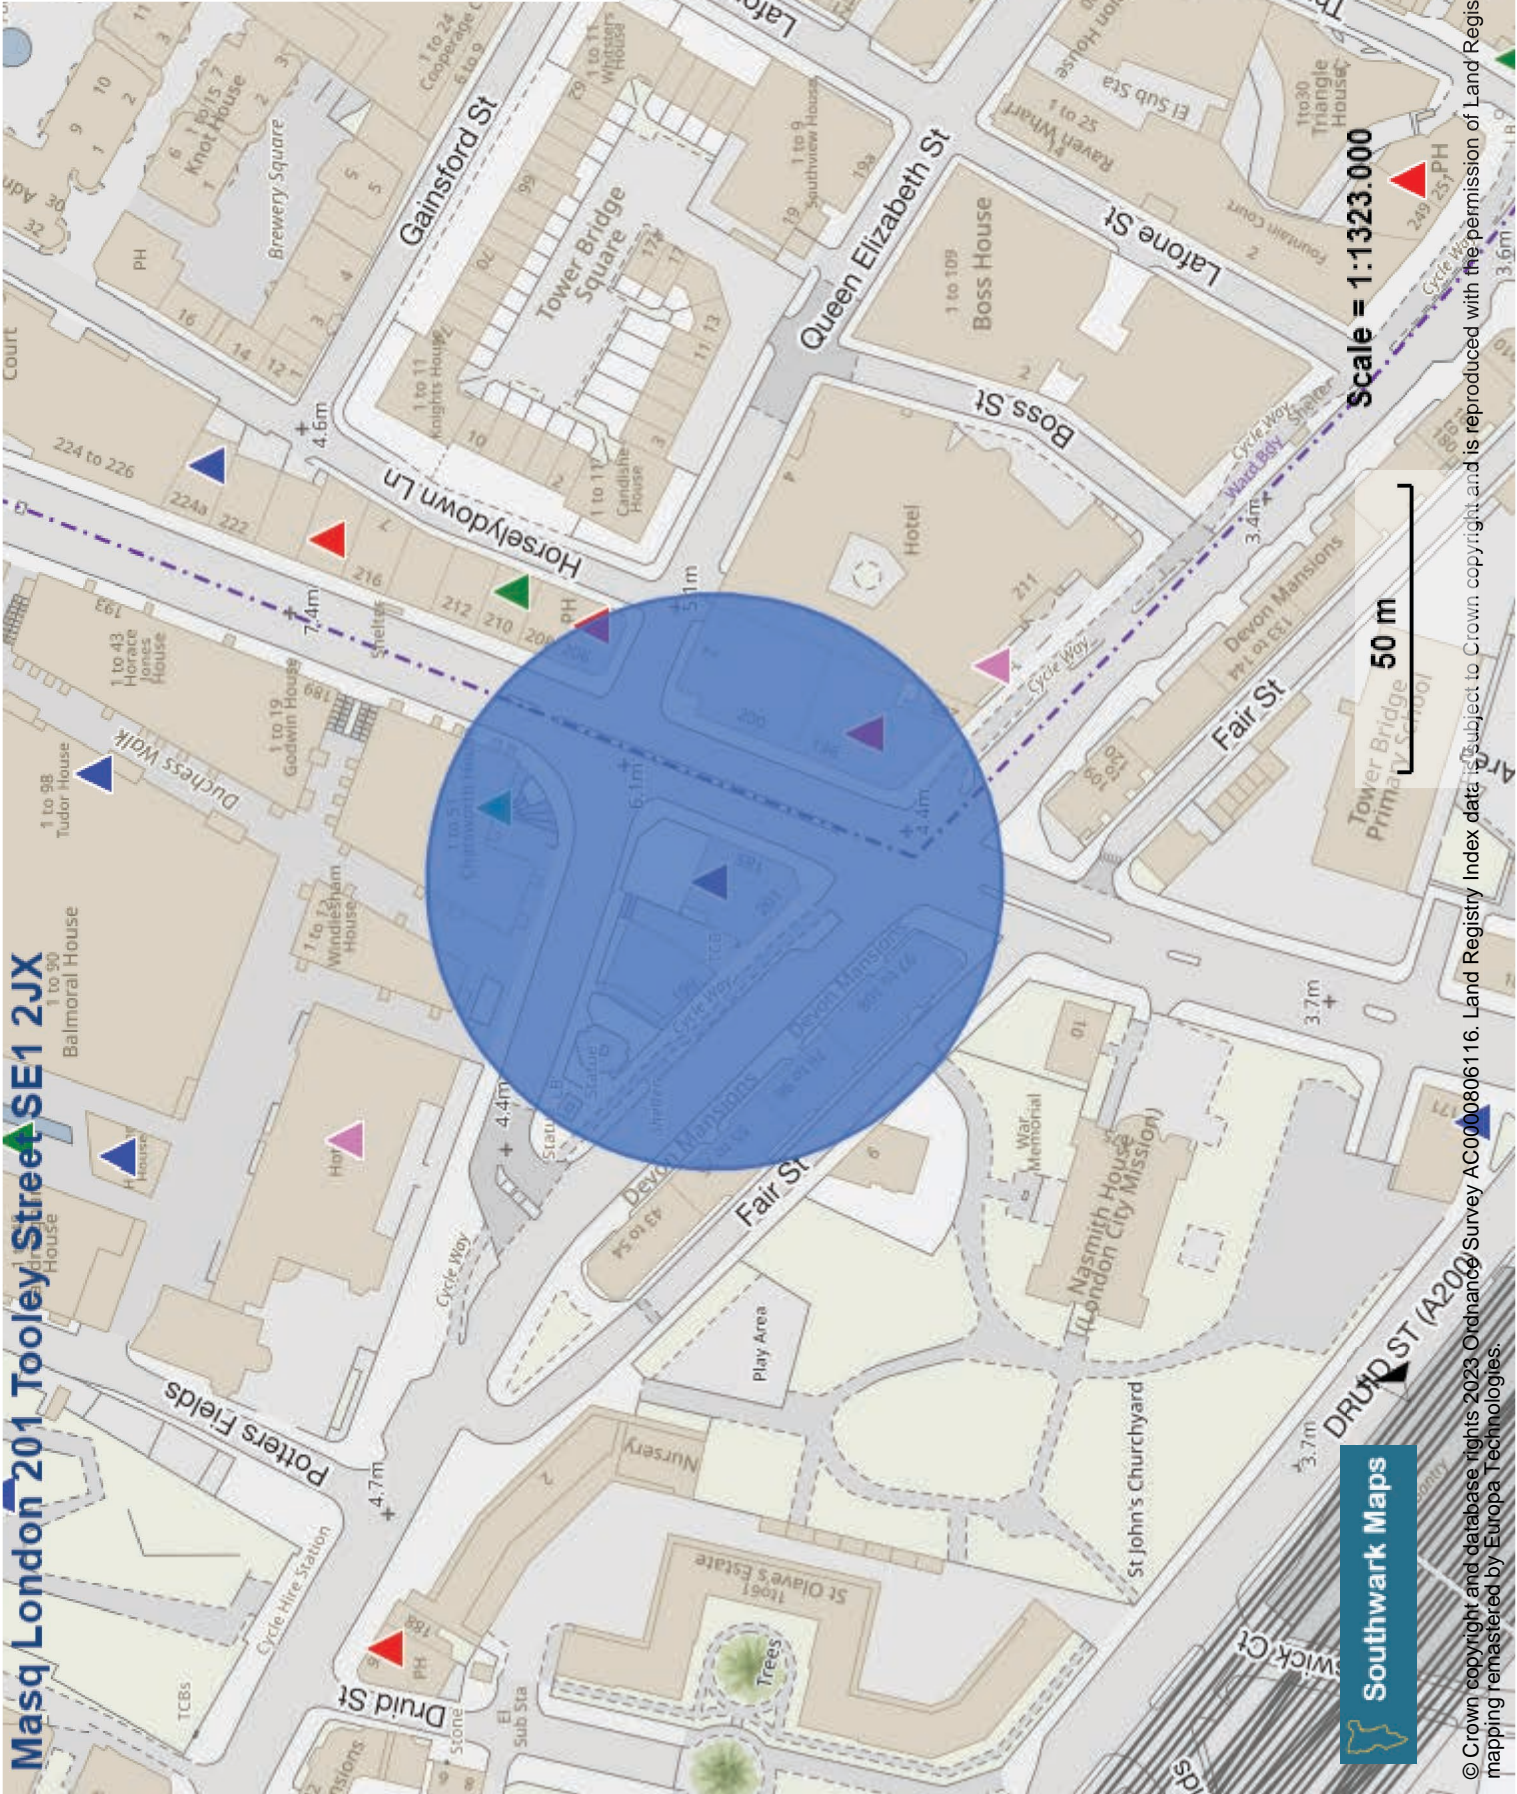

Masq London 201 Tooley Street SE1 2JX

Annotations

- Circle 1

Licensed Premises

- Licensed premises - Drinking Establishments
- Licensed premises - Eaterie
- Licensed premises - Off-Sales
- Licensed premises - Other
- Licensed premises - Takeaways
- Licensed premises - Unknown
- All licenced premises

Southwark Maps